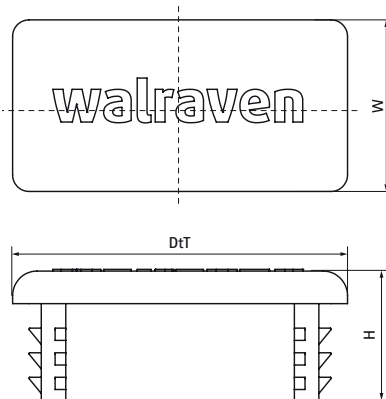

## Walraven RapidStrut® Rail End Cap

(H3905)

finishing of Strut Rail

### Features & benefits

- for clean finishing of rail end, covers all burrs
- easy to fix securely
- material: PE (polyethylene), green

Product Number	VVS Number	For Rail Type	Total Height	Total Width	Total Depth
<i>Reference letter</i>			<i>H</i>	<i>W</i>	<i>DtT</i>
<i>Unit description</i>			<i>mm</i>	<i>mm</i>	<i>mm</i>
6566021	018042802	41x21	16	41	21
6566041	018042804	41x41	16	41	41
6566051	018042845	41x51	15	41	51
6566062		41x62	15	41	62
6566082		41x82	15	41	82