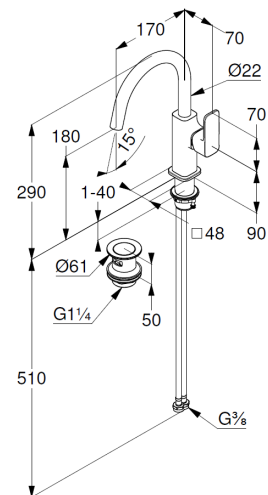

Technische Daten/ Technical Data

KLUDI RENON
single lever basin mixer
DN 15

Ref.: 42027N275

Finishes:
N2 Brushed Gunmetal PVD

Product description
Manufacturer KLUDI GmbH & Co. KG
Typ: KLUDI RENON
single lever basin mixer
Ref.: 42027N275

basin mixer
single lever mixer
1-hole mounted
solid lever, metal
swivel spout (360°)
lateral actuation
aerator M18,5 PCA
ceramic cartridge with hot water safety device
flow rate at 3 bar 4,5 l/min.
flexible hoses G3/8 DVGW approved
shank-fixing
push open waste G1 1/4
for washbasin with overflow
EU taxonomy: max. 6 l/min. -
Substantial Contribution (SC) possible

Produktabbildung/ Product picture

Maßzeichnung/ Dimensional drawing

Durchfluss/ Flow rate