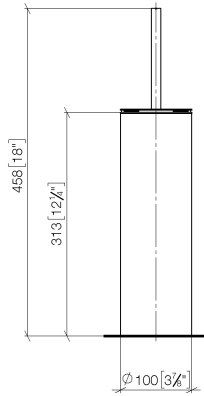

**Toilet brush set free-standing model - Platinum**

**SERIES SPECIFIC**

84 910 979 Product version from 10/1/2023

- brush, matte black
- width 100mm
- height 456 mm

|   |                               |               |
|---|-------------------------------|---------------|
|    | Platinum                      | 84 910 979-08 |
|    | Chrome                        | 84 910 979-00 |
|    | Brushed Platinum              | 84 910 979-06 |
|    | Dark Chrome                   | 84 910 979-19 |
|    | Light Gold (PVD)              | 84 910 979-26 |
|    | Brushed Light Gold (PVD)      | 84 910 979-27 |
|    | Brushed Durabrass (23kt Gold) | 84 910 979-28 |
|    | Matte Black                   | 84 910 979-33 |
|    | Brushed Gold (PVD)            | 84 910 979-37 |
|   | Brushed Dark Brass (PVD)      | 84 910 979-39 |
|  | Brushed Bronze (PVD)          | 84 910 979-42 |
|  | Brushed Dark Bronze (PVD)     | 84 910 979-43 |
|  | Brushed Champagne (22kt Gold) | 84 910 979-46 |
|  | Champagne (22kt Gold)         | 84 910 979-47 |
|  | Brushed Chrome                | 84 910 979-93 |
|  | Brushed Dark Platinum         | 84 910 979-99 |

mm [inches]

### Spare parts list

| No. | Item Number        | Name   | Quantity used | Delivery time |
|-----|--------------------|--|---------------|---------------|
| 2   | 90 18 50 601 00 90 | Brush matte black -                                    | 1.00          | 14            |
| 4   | 90 23 01 504 00-08 | Housing for toilet brush set Ø 100 x 311 mm - Platinum | 1.00          | 54            |
| 1   | 90 20 97 505 01-08 | Brush handle with cover - Platinum                     | 1.00          | 54            |
| 3   | 08 18 40 524 90    | Insert for toilet brush sets 100 x 300 x 100 mm -      | 1.00          | 14            |