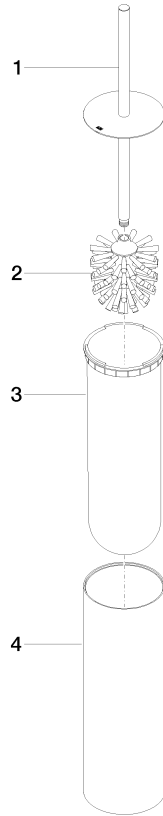

**Toilet brush set free-standing model - Platinum**

**SERIES SPECIFIC**

84 910 979 Product version from 10/1/2023

- brush, matte black
- width 100mm
- height 456 mm

|   |                               |               |
|---|-------------------------------|---------------|
|    | Platinum                      | 84 910 979-08 |
|    | Chrome                        | 84 910 979-00 |
|    | Brushed Platinum              | 84 910 979-06 |
|    | Dark Chrome                   | 84 910 979-19 |
|    | Light Gold (PVD)              | 84 910 979-26 |
|    | Brushed Light Gold (PVD)      | 84 910 979-27 |
|    | Brushed Durabrass (23kt Gold) | 84 910 979-28 |
|    | Matte Black                   | 84 910 979-33 |
|    | Brushed Gold (PVD)            | 84 910 979-37 |
|   | Brushed Dark Brass (PVD)      | 84 910 979-39 |
|  | Brushed Bronze (PVD)          | 84 910 979-42 |
|  | Brushed Dark Bronze (PVD)     | 84 910 979-43 |
|  | Brushed Champagne (22kt Gold) | 84 910 979-46 |
|  | Champagne (22kt Gold)         | 84 910 979-47 |
|  | Brushed Chrome                | 84 910 979-93 |
|  | Brushed Dark Platinum         | 84 910 979-99 |

**Recommended miscellaneous**

**Brush matte black -**

90 18 50 601  
00 90

**Recommended miscellaneous**

**Brush handle with cover -  
Platinum**

90 20 97 505  
01-08

84 910 979 Product version from 10/1/2023

mm [inches]

### Spare parts list

| No. | Item Number        | Name   | Quantity used | Delivery time |
|-----|--------------------|--|---------------|---------------|
| 2   | 90 18 50 601 00 90 | Brush matte black -                                    | 1.00          | 14            |
| 4   | 90 23 01 504 00-08 | Housing for toilet brush set Ø 100 x 311 mm - Platinum | 1.00          | 54            |
| 1   | 90 20 97 505 01-08 | Brush handle with cover - Platinum                     | 1.00          | 54            |
| 3   | 08 18 40 524 90    | Insert for toilet brush sets 100 x 300 x 100 mm -      | 1.00          | 14            |