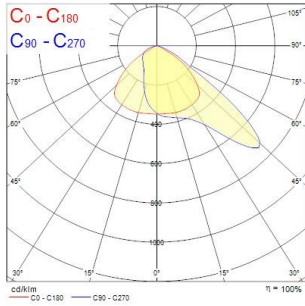

Raiden 21KLM

Raiden IP66 21KLM 830 Asymmetric Wide DALI
2824042

Product features

- Outdoor and indoor floodlight range with in house design, comes complete with 1m flying lead and adjustable bracket, aluminium housing, RAL 9022 - Pearl light grey, clear glass diffuser, IP66, IK08, Class I, 3000K, DALI dimmable, 20100lm, 157W, 128lm/W, CRI80, Asymmetric Wide beam angle 110*50°, 100000 hrs L90B50 lifespan, 511x319x76mm (LxWxH) dimensions, 6.8kg weight. Ball-impact-resistance according to DIN57710-13 VDE 0710 13/5.81, DIN 18032-3 only with the separate wire guard accessory fitted.

PRODUCT OVERVIEW

Product name	Raiden IP66 21KLM 830 Asymmetric Wide DALI
Technology	LED
Cap/Base	N/A
Housing	Aluminium
General application	Logistics & Industry
ETIM Class	EC001744
Warranty	5 years
Fixture luminous flux (lm)	20100
Luminaire efficacy (lm/W)	128
Correlated colour temperature (k)	3000
Light colour	Warm White
CRI (Ra)	80
Colour Variation Initial (SDCM)	SDCM3
Beam Angle (°)	110*50
Photobiological Risk Group	RG1
Total power consumption (W)	157
Electrical protection	Class I
Dimmable	Yes
Dimming method	DALI-2
Housing colour	RAL 9022 - Pearl light grey
IP rating	IP66
IK rating	IK08
Product EAN number	5025768240425

PHOTOMETRY

Raiden 21KLM

Raiden IP66 21KLM 830 Asymmetric Wide DALI

2824042

TECHNICAL DRAWINGS