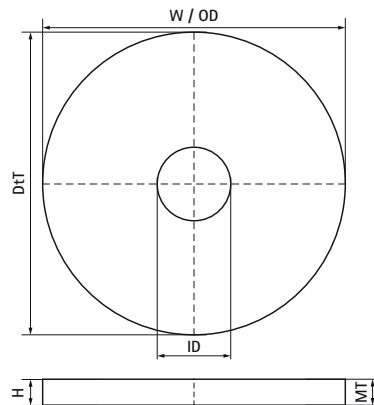

Walraven RapidStrut® Washer - Flat (zp)

(H2485)

fixing to Strut rail

Features & benefits

- flat washer
- material: steel 1.0332
- zinc plated
- tested for fire safety

Product Number	For Rail Type	Total Height	Total Width	Total Length	Inner Diameter	Outer Diameter	Material Thickness
<i>Reference letter</i>		<i>H</i>	<i>W</i>	<i>L</i>	<i>ID</i>	<i>OD</i>	<i>MT</i>
<i>Unit description</i>		<i>mm</i>	<i>mm</i>	<i>mm</i>	<i>mm</i>	<i>mm</i>	<i>mm</i>
6533506	41x21, 41x41, 41x51, 41x62, 41x82	3	40	40	6.4	40	3.00
6533508	41x21, 41x41, 41x51, 41x62, 41x82	3	40	40	8.4	40	3.00
6533510	41x21, 41x41, 41x51, 41x62, 41x82	3	40	40	10.5	40	3.00