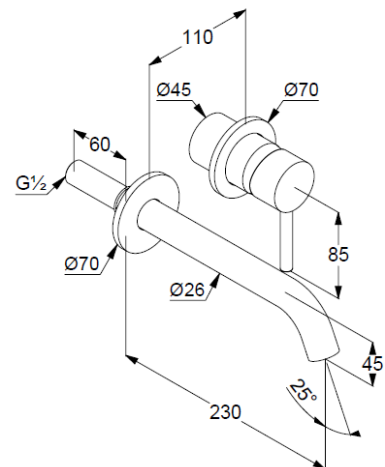

### KLUDI BOZZ

concealed single lever basin mixer  
DN 15

Ref.: 382455376

Finishes:  
53 matt white

Product description  
Manufacturer KLUDI GmbH & Co. KG  
Typ: KLUDI BOZZ  
concealed single lever basin mixer  
Ref.: 382455376

concealed single lever basin mixer  
projection 230mm  
trim set without pre-installation set  
for pre-installation set KLUDI Ref.: 38243  
wall mounted  
solid lever, metal  
aerator, S-Pointer M24 PCA  
flow rate at 3 bar 5 l/min.  
fixed spout  
EU taxonomy: max. 6 l/min. -  
Substantial Contribution (SC) possible

### Produktabbildung/ Product picture

### Maßzeichnung/ Dimensional drawing