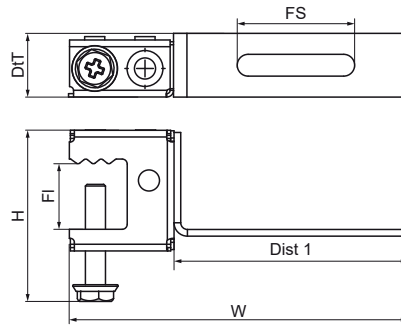

### Features & benefits

- for a solid fixing to steel construction without the need for welding or drilling
- for light duty cable trays
- material: Britclips® Master Clamps made of spring steel (type CS70); Britclips® Light Duty Cable Tray Bracket made of steel
- surface treatment: Delta-Tone 9000 (480 hours)

Product Number	Total Height	Total Width	Total Depth
Reference letter	H	W	DtT
Unit description	mm	mm	mm
53920017	35	98	15