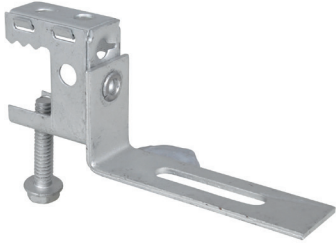

## Walraven Britclips® SB CT

(J1510)

for flange

### Features & benefits

- for a solid fixing to steel construction without the need for welding or drilling
- for light duty cable trays
- material: Britclips® Master Clamps made of spring steel (type CS70); Britclips® Light Duty Cable Tray Bracket made of steel
- surface treatment: Delta-Tone 9000 (480 hours)

Product Number	Total Height	Total Width	Total Depth
Reference letter	H	W	DtT
Unit description	mm	mm	mm
53920017	35	98	15