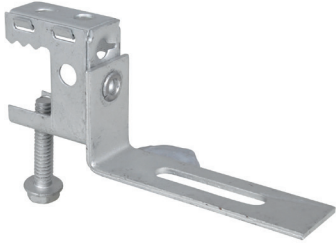

Walraven Britclips® SB CT

(J1510)

for flange

Features & benefits

- for a solid fixing to steel construction without the need for welding or drilling
- for light duty cable trays
- material: Britclips® Master Clamps made of spring steel (type CS70); Britclips® Light Duty Cable Tray Bracket made of steel
- surface treatment: Delta-Tone 9000 (480 hours)

Product Number	Total Height	Total Width	Total Depth
Reference letter	H	W	DtT
Unit description	mm	mm	mm
53920017	35	98	15