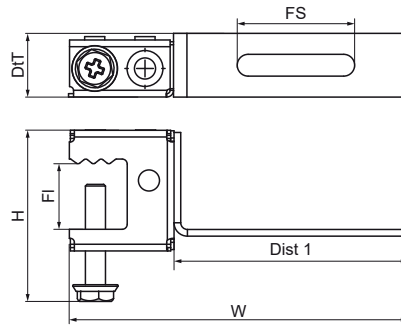

Walraven Britclips® SB CT

(J1510)

for flange

Features & benefits

- for a solid fixing to steel construction without the need for welding or drilling
- for light duty cable trays
- material: Britclips® Master Clamps made of spring steel (type CS70); Britclips® Light Duty Cable Tray Bracket made of steel
- surface treatment: Delta-Tone 9000 (480 hours)

Product Number	Total Height	Total Width	Total Depth
Reference letter	H	W	DtT
Unit description	mm	mm	mm
53920017	35	98	15