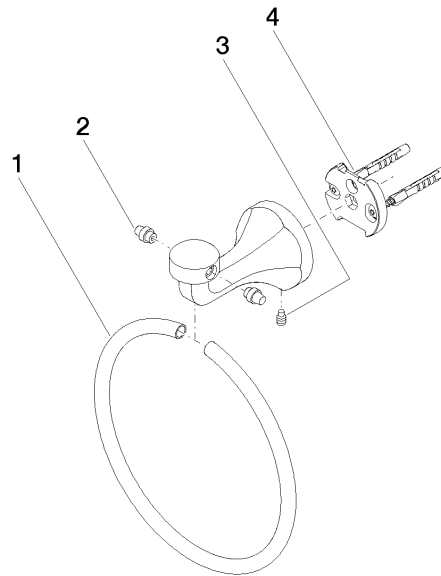

83 200 361 Product version from 7/3/2016

- width 185mm
- rosette Ø 60 mm
- 97mm projection

	Platinum	83 200 361-08
	Chrome	83 200 361-00
	Brushed Platinum	83 200 361-06
	Durabass (23kt Gold)	83 200 361-09
	Brushed Durabass (23kt Gold)	83 200 361-28
	Brushed Gold (PVD)	83 200 361-37
	Brushed Dark Brass (PVD)	83 200 361-39
	Brushed Bronze (PVD)	83 200 361-42
	Brushed Dark Platinum	83 200 361-99

83 200 361 Product version from 7/3/2016

mm [inches]

83 200 361 Product version from 7/3/2016

Parts for other finishes can be found here: [Chrome](#)

Spare parts list

No.	Item Number	Name	Quantity used	Delivery time
1	08 18 80 503-08	Holder Ø 185 x 10 mm - Platinum	1.00	-
Spare part can no longer be ordered, please order the replacement item				
3	04 31 11 140 00 90	Mounting Threaded pin M6 x 10 mm -	1.00	14
2	08 31 20 550 90	Plug for towel ring -	2.00	14
4	05 17 97 507 00 90	Attachment set 52 x 45 x 70 mm -	1.00	14