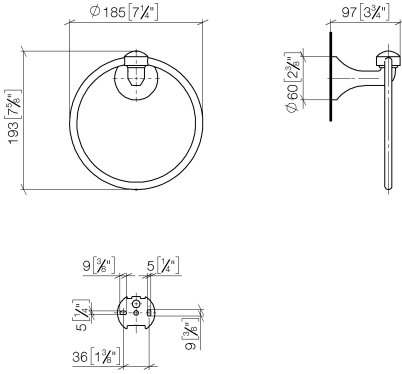

83 200 361 Product version from 7/3/2016

- width 185mm
- rosette Ø 60 mm
- 97mm projection

	Platinum	83 200 361-08
	Chrome	83 200 361-00
	Brushed Platinum	83 200 361-06
	Durabass (23kt Gold)	83 200 361-09
	Brushed Durabass (23kt Gold)	83 200 361-28
	Brushed Gold (PVD)	83 200 361-37
	Brushed Dark Brass (PVD)	83 200 361-39
	Brushed Bronze (PVD)	83 200 361-42
	Brushed Dark Platinum	83 200 361-99

83 200 361 Product version from 7/3/2016

mm [inches]

83 200 361 Product version from 7/3/2016

Parts for other finishes can be found here: [Chrome](#)

Spare parts list

No.	Item Number	Name	Quantity used	Delivery time
1	08 18 80 503-08	Holder Ø 185 x 10 mm - Platinum	1.00	-
Spare part can no longer be ordered, please order the replacement item				
3	04 31 11 140 00 90	Mounting Threaded pin M6 x 10 mm -	1.00	14
2	08 31 20 550 90	Plug for towel ring -	2.00	14
4	05 17 97 507 00 90	Attachment set 52 x 45 x 70 mm -	1.00	14