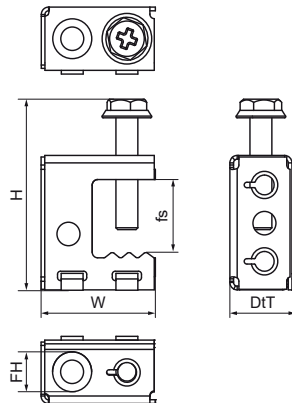

### Features & benefits

- for a solid fixing to steel construction without the need for welding or drilling
- various fixing possibilities to clamp (horizontal and vertical)
- with thread connector M6
- material: spring steel (type CS70)
- surface treatment: Delta-Tone 9000 (480 hours)

Product Number	Total Height	Total Width	Total Depth	Connection Hole	Maximum Allowed Load Faz	Approvals
<i>Reference letter</i>	<i>H</i>	<i>W</i>	<i>DtT</i>	<i>CH</i>	<i>Fa,z</i>	
<i>Unit description</i>	<i>mm</i>	<i>mm</i>	<i>mm</i>	<i>mm</i>	<i>N</i>	
53420717	42	30	15	6.5	550	ITB (KOT)
53421117	42	30	15	11	550	ITB (KOT)
53420757	42	30	15	6.5	550	