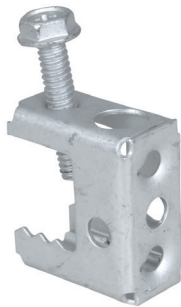

## Walraven Britclips® SB

(J1505)

for flange

### Features & benefits

- for a solid fixing to steel construction without the need for welding or drilling
- various fixing possibilities to clamp (horizontal and vertical)
- with thread connector M6
- material: spring steel (type CS70)
- surface treatment: Delta-Tone 9000 (480 hours)