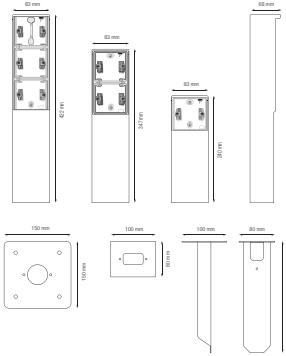

Faster and easier installation:

- all connections terminals are located at the top of the base:
 - to ensure all wires can be cut and stripped at the same length
 - to guarantee more space under the mechanism, so you can easily fold the wires and place the mechanism in the flush-mounting box without the wiring pushing it back up.

Technical data

Splashproof garden post with double socket outlet, side earthing and baseplate, grey. Handmade product: small deviations in form may occur

- Function: – wall socket outlet
 - contact buses with a large contact surface that do not rest on the base in order to be connected
- Maximum MCB rating: 16 A (1.5 mm²) / 20 A (2.5 mm²) (limited by national installation rules)
- Number of mechanisms: 2
- Protection degree: IP55 for the combination of a socket outlet and a splashproof mounting box
- Impact resistance: The combination of a Hydro mechanism and a flush- or surface-mounting box has an impact resistance of IK07 with a minimum temperature of -25 °C and a maximum temperature of 55 °C
- Colour: The base material is coloured light grey in mass (approximately NCS S 1502 - B, RAL 7035)
- Dimensions (HxWxD): 347 x 83 x 68 mm
- Certification marks: KEMA, ÖVE
- Marking: CE

niko

- Material housing: stainless steel

$\frac{h}{2} \leq \frac{16 A}{250 \text{ Vac}}$ **CE**

Dimensions

Wiring diagram