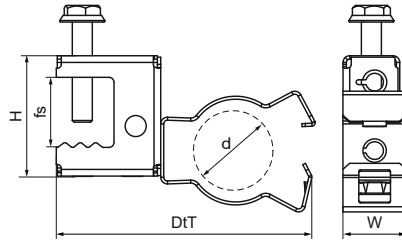

Walraven Britclips® SB ICCS

(J1520)

for flange

Features & benefits

- suitable for pipe or cable fixing horizontal, vertical or crossed with respect to the flange
- conduit clip swivels 360°
- conduit clip with jaw locking (use pliers to lock)
- material: spring steel (type CS70)
- surface treatment: Delta-Tone 9000 (480 hours)

| Product Number | Total Height | Total Width | Total Depth | Approvals |
|------------------|--------------|-------------|-------------|-----------|
| Reference letter | H | W | DtT | |
| Unit description | mm | mm | mm | |
| 53122617 | 44 | 78 | 19 | ITB (KOT) |