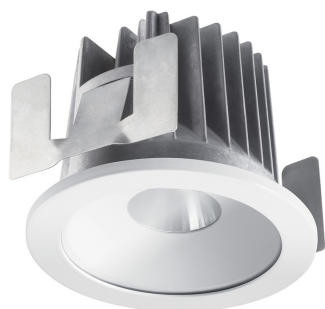

## MYRIAD DECO IP65 SPOT 3000K PHDM WHITE WBEZ 2058860

### Features

- MYRD IP ST 3K PHDM WHT WBEZ

### Product Overview

Product name	MYRIAD DECO IP65 SPOT 3000K PHDM WHITE WBEZ
Technology	LED
Cap/Base	N/A
Housing	Aluminium
Mount	Ceiling recessed mounting
Environment	Interior
Fixture luminous flux (lm)	1106
Luminaire efficacy (lm/W)	111
LOR (%)	100
Colour temperature (K)	3000
Light colour	Warm White
CRI (Ra)	90
Colour Variation Initial (SDCM)	3
Photobiological Risk Group	RG1
Total power consumption (W)	10
Electrical protection	Class II
Control gear type	Electronic ballast
Housing colour	White
IP rating	IP65/20
IK rating	IK02