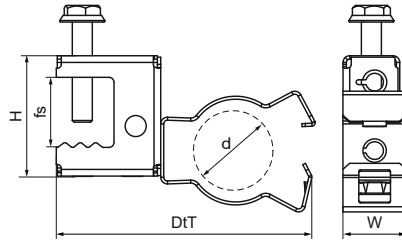

Walraven Britclips® SB ICCS

(J1520)

for flange

Features & benefits

- suitable for pipe or cable fixing horizontal, vertical or crossed with respect to the flange
- conduit clip swivels 360°
- conduit clip with jaw locking (use pliers to lock)
- material: spring steel (type CS70)
- surface treatment: Delta-Tone 9000 (480 hours)

Product Number	Total Height	Total Width	Total Depth	Approvals
Reference letter	H	W	DtT	
Unit description	mm	mm	mm	
53122617	44	78	19	ITB (KOT)