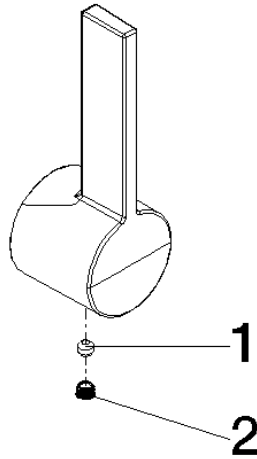

Lever - Dark Chrome

SPARE PARTS

90 20 86 004 00 Product version from 4/1/2025

| | | |
|-------------------------------------------------------------------------------------|--------------------------------|--------------------|
|  | Dark Chrome | 90 20 86 004 00-19 |
|  | Chrome | 90 20 86 004 00-00 |
|  | Brushed Platinum | 90 20 86 004 00-06 |
|  | Platinum | 90 20 86 004 00-08 |
|  | Durabronze (23kt Gold) | 90 20 86 004 00-09 |
|  | Brushed Light Gold (PVD) | 90 20 86 004 00-27 |
|  | Brushed Durabronze (23kt Gold) | 90 20 86 004 00-28 |
|  | Matte Black | 90 20 86 004 00-33 |
|  | Brushed Dark Brass (PVD) | 90 20 86 004 00-39 |
|  | Brushed Bronze (PVD) | 90 20 86 004 00-42 |
|  | Brushed Champagne (22kt Gold) | 90 20 86 004 00-46 |
|  | Champagne (22kt Gold) | 90 20 86 004 00-47 |
|  | Brushed Chrome | 90 20 86 004 00-93 |
|  | Brushed Dark Platinum | 90 20 86 004 00-99 |

Lever - Dark Chrome

SPARE PARTS

90 20 86 004 00 Product version from 4/1/2025

Lever - Dark Chrome

SPARE PARTS

90 20 86 004 00 Product version from 4/1/2025

90 20 86 004 00 Product version from 4/1/2025

Parts for other finishes can be found here: [Chrome](#)

Spare parts list

| No. | Item Number | Name | Quantity used | Delivery time |
|-----|--------------------|----------------------------------------------------------------------|---------------|---------------|
| 1 | 90 31 11 063 00 90 | Mounting Threaded pin with hexagon socket with cup point M5 x 4 mm - | 1.00 | 14 |
| 2 | 90 31 20 109 00 90 | Plug - | 1.00 | 14 |