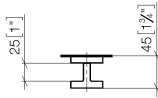

11 000 980

	Brushed Platinum	11 000 980-06
	Chrome	11 000 980-00
	Matte Black	11 000 980-33

Required miscellaneous

Attachment set for towel bar/tumbler mounting on two sides -

12 351 970 90

Required miscellaneous

Attachment set for towel bar/tumbler mounting on one side

12 350 970 90

-
- for installation on glass tiles

11 000 980

mm [inches]

11 000 980

Spare parts list

No.	Item Number	Name	Quantity used	Delivery time
3	04 31 11 113 00 90	Mounting Threaded pin M5 x 12 mm -	1.00	14
2	08 17 98 557-06	Cover 45 x 60 x 10 mm - Brushed Platinum	1.00	20
4	08 17 98 558-06	Holder 45 x 35 x 60 mm - Brushed Platinum	1.00	20
1	09 30 30 170 90	Mounting Countersunk screw with hexagon socket M5 x 16 mm -	2.00	14