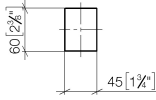

11 000 980

	Brushed Platinum	11 000 980-06
	Chrome	11 000 980-00
	Matte Black	11 000 980-33

Required miscellaneous

Attachment set for towel bar/tumbler mounting on two sides -

12 351 970 90

Required miscellaneous

Attachment set for towel bar/tumbler mounting on one side

12 350 970 90

-
- for installation on glass tiles

11 000 980

mm [inches]

11 000 980

Spare parts list

No.	Item Number	Name	Quantity used	Delivery time
3	04 31 11 113 00 90	Mounting Threaded pin M5 x 12 mm -	1.00	14
2	08 17 98 557-06	Cover 45 x 60 x 10 mm - Brushed Platinum	1.00	20
4	08 17 98 558-06	Holder 45 x 35 x 60 mm - Brushed Platinum	1.00	20
1	09 30 30 170 90	Mounting Countersunk screw with hexagon socket M5 x 16 mm -	2.00	14