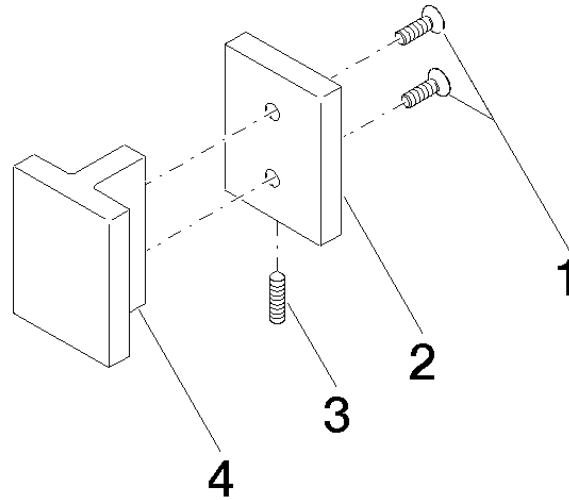

11 000 980

	Brushed Platinum	11 000 980-06
	Chrome	11 000 980-00
	Matte Black	11 000 980-33

Required miscellaneous

Attachment set for towel bar/tumbler mounting on two sides -

12 351 970 90

Required miscellaneous

Attachment set for towel bar/tumbler mounting on one side

12 350 970 90

-
- for installation on glass tiles

11 000 980

mm [inches]

11 000 980

Spare parts list

No.	Item Number	Name	Quantity used	Delivery time
3	04 31 11 113 00 90	Mounting Threaded pin M5 x 12 mm -	1.00	14
2	08 17 98 557-06	Cover 45 x 60 x 10 mm - Brushed Platinum	1.00	20
4	08 17 98 558-06	Holder 45 x 35 x 60 mm - Brushed Platinum	1.00	20
1	09 30 30 170 90	Mounting Countersunk screw with hexagon socket M5 x 16 mm -	2.00	14