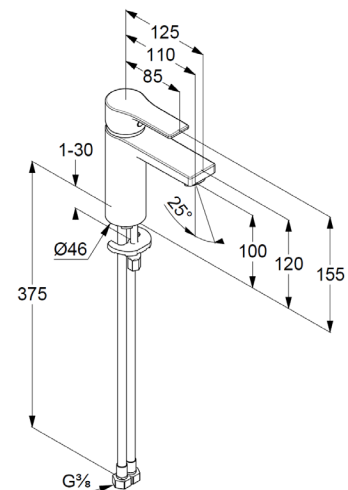

basin mixer
single lever mixer
1-hole mounted
solid lever, metal
aerator M24 PCA
ceramic cartridge with hot water safety device
middle position cold water
flow rate at 3 bar 5 l/min.
flexible hoses G3/8 DVGW approved
rapid installation set
EU taxonomy: max. 6 l/min. -
Substantial Contribution (SC) possible

Produktabbildung/ Product picture

Maßzeichnung/ Dimensional drawing

Durchfluss/ Flow rate