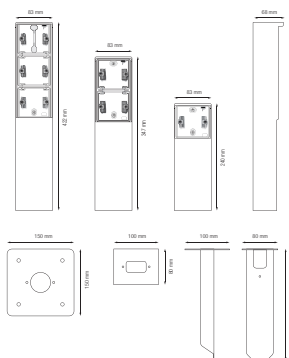

Splashproof garden post with baseplate for two Niko Hydro functions, grey

700-36920

4 year warranty

The garden post can hold two Niko Hydro functions of your choice. It has an IP55 protection degree and is equipped with a baseplate for installation on a solid surface. Its functional and beautiful design makes the garden post a perfect fit for outdoor areas, such as on terraces and in outdoor kitchens. Moreover, the entire unit is splashproof, which makes it extremely well-suited for use in damp areas and in demanding environments. Please note that the adapter frame XXX-85000 must be used to build 45 x 45 mm functions, such as data modules, telephone sockets, audio connections and TV/FM sockets, into the garden post.

Technical data

Splashproof garden post with baseplate for two Niko Hydro functions, grey. Handmade product: small deviations in form may occur

- Function: – wall socket outlet
 - contact buses with a large contact surface that do not rest on the base in order to be connected
- Number of mechanisms: 2
- Protection degree: IP55 for the combination of a function and a splashproof mounting box
- Impact resistance: The combination of a Hydro mechanism and a flush- or surface-mounting box has an impact resistance of IK07 with a minimum temperature of -25 °C and a maximum temperature of 55 °C
- Colour: The base material is coloured light grey in mass (approximately NCS S 1502 - B, RAL 7035)
- Dimensions (HxWxD): 347 x 83 x 68 mm
- Marking: CE
- Material housing: stainless steel

Dimensions

niko

Wiring diagram