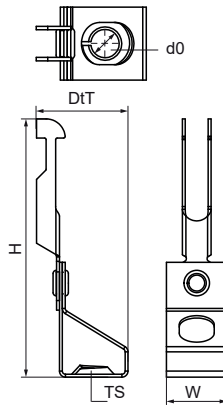

### Features & benefits

- for fixing to roofing sheets
- with threaded rod holder (rod height adjustable by screwing)
- material: spring steel (type CS70)
- surface treatment: Delta-Tone 9000 (480 hours)

Product Number	Total Height	Total Width	Total Depth
<i>Reference letter</i>	<i>H</i>	<i>W</i>	<i>DtT</i>
<i>Unit description</i>	<i>mm</i>	<i>mm</i>	<i>mm</i>
54420800	28	80	19
54421000	28	80	19