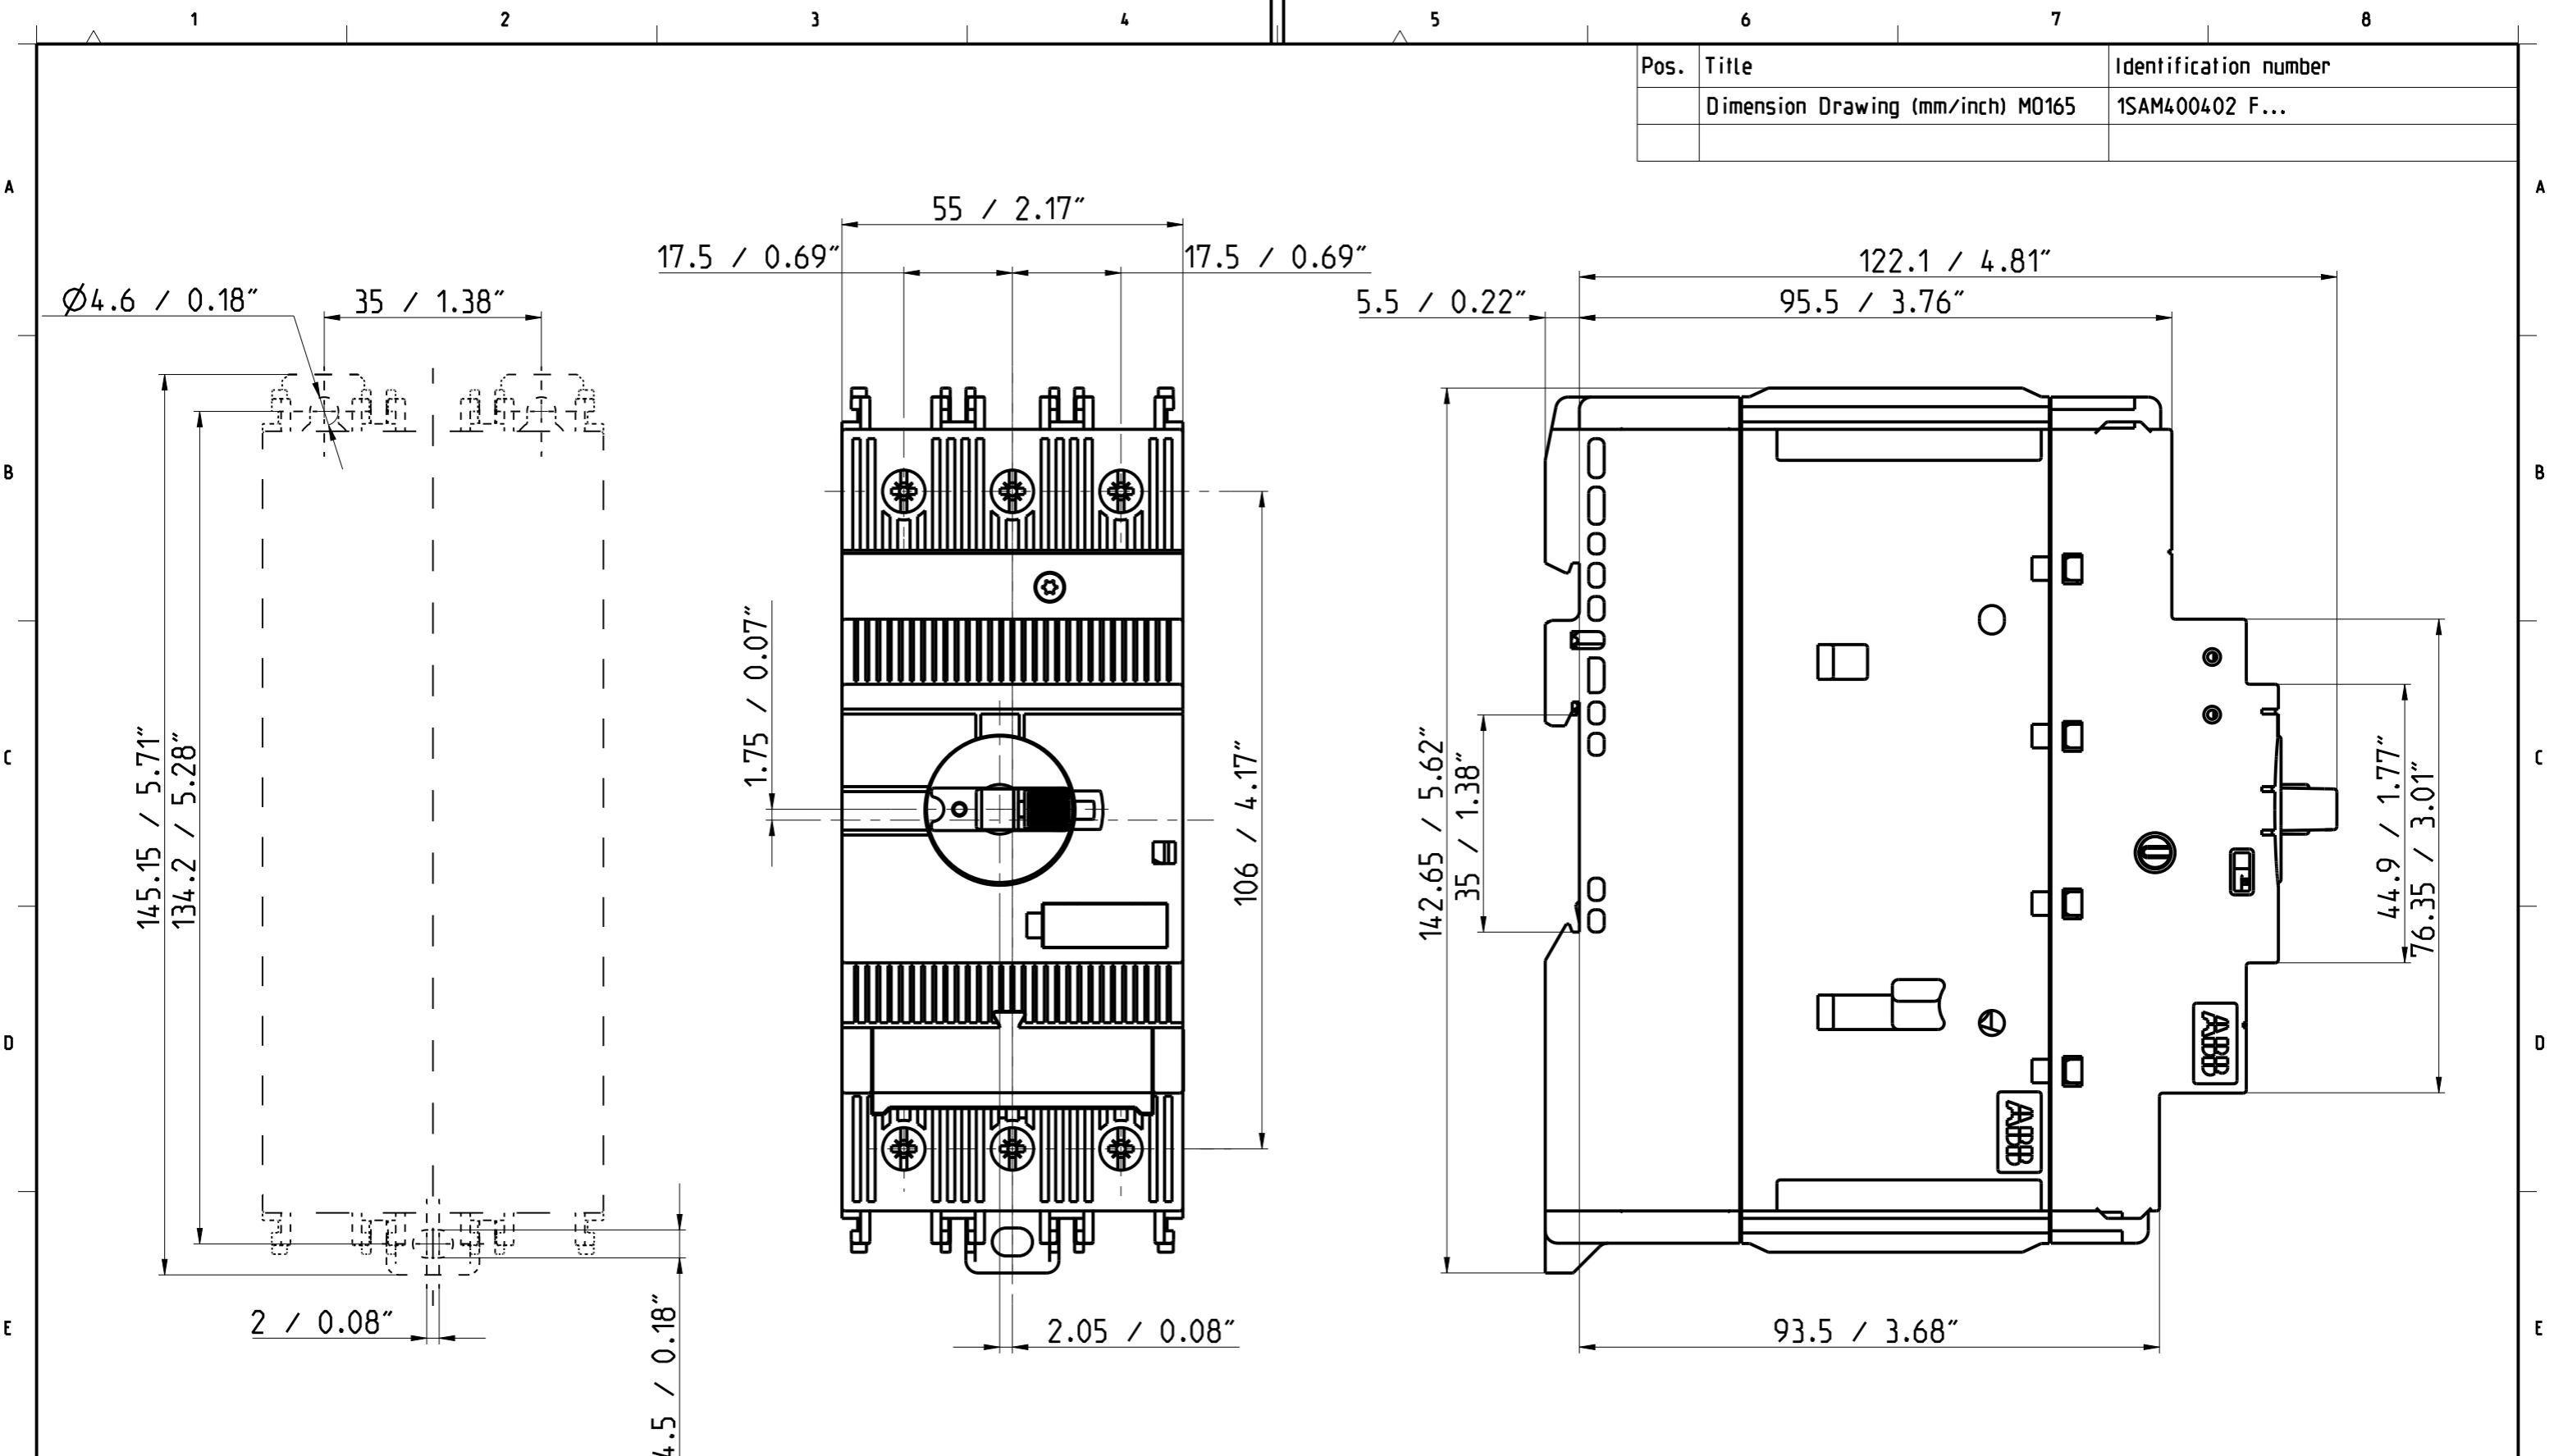

Pos.	Title	Identification number
	Dimension Drawing (mm/inch) M0165	1SAM400402 F...

Changes of dimensions reserved.

F0001

Created by	Jet-Jie Tan	Checked by	Simon-GuangQiang Wang	Approved by	Guido Niewoehner
Created on	30-Oct-14 09:10:46 AM	Checked on	2014-10-31	Approved on	2014-10-31
ECN number	000025806	ECN date	31-Oct-14	Department	PT
Revision index	A	PRU	DESTO	Scale	1:2
Partname	1SAM400402 A.1	Drawing	1SAM400402 A.2		
ABB	Title (zh)	外形尺寸图 (毫米/英寸) M0165		Format	A3
	Title (en)	Dimension Drawing (mm/inch) M0165		Language	zh/en
				Sheet No.	01
				No. Sheets	01
				1SA M40 0402	