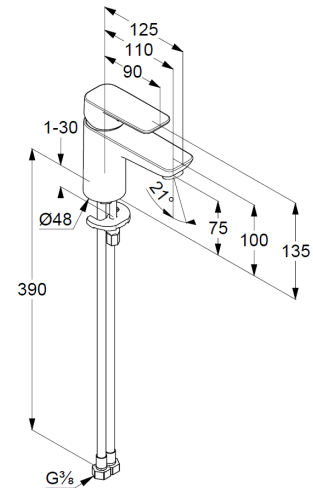

## Technische Daten/ Technical Data

KLUDI PURE&STYLE  
single lever basin mixer 75  
DN 15

Ref.: 400283975

Finishes:  
39 matt black

Product description  
Manufacturer KLUDI GmbH & Co. KG  
Typ: KLUDI PURE&STYLE  
single lever basin mixer 75  
Ref.: 400283975

basin mixer  
single lever mixer  
1-hole mounted  
solid handle, metal  
aerator M24 PCA  
ceramic cartridge with hot water safety device  
flow rate at 3 bar 5 l/min.  
flexible hoses G3/8 DVGW approved  
rapid installation set  
EU taxonomy: max. 6 l/min. -  
Substantial Contribution (SC) possible

### Produktabbildung/ Product picture

### Maßzeichnung/ Dimensional drawing