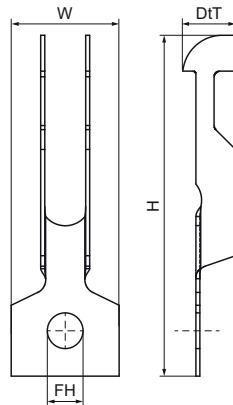

### Features & benefits

- for fixing to roofing sheets
- with fixing hole (Ø 6.5 mm) to fix S-hook, bolt/nut, etc.
- material: spring steel (type CS70)
- surface treatment: Delta-Tone 9000 (480 hours)

Product Number	Fixing Hole	Total Height	Total Width	Total Depth
Reference letter	FH	H	W	DtT
Unit description	mm	mm	mm	mm
54020000	6.5	60	19	9