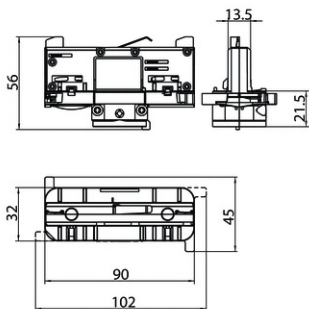

Concord

LYTESPAN PENDANT SYMMETRIC ADAPTOR DALI WHT 9009/W 2070280

Features

-

Product Overview

Product name	LYTESPAN PENDANT SYMMETRIC ADAPTOR DALI WHT 9009/W
Technology	Accessory
General application	Hospitality, Museums & Galleries, Office
ETIM Class	EC002556
Housing colour	White
Product EAN number	5025768702800
Warranty	5 years

Concord

LYTESPAN PENDANT SYMMETRIC ADAPTOR DALI WHT 9009/W 2070280

Technical drawings

Data table

GENERAL DATA

Product name	LYTESPAN PENDANT SYMMETRIC ADAPTOR DALI WHT 9009/W
Technology	Accessory
Accessory type	Electrical, Mounting
Type of accessory	Pendant adaptor
General application	Hospitality, Museums & Galleries, Office
ETIM Class	EC002556
Warranty	5 years

ELECTRICAL DATA

Primary Supply/Product voltage - min (V)	220
Primary Supply/Product voltage - max (V)	240
Control gear required	No
Connectable conductor cross section - Max (mm ²)	2.5

Concord

LYTESPAN PENDANT SYMMETRIC ADAPTOR DALI WHT 9009/W 2070280

PHYSICAL DATA

Housing colour	White
Nominal Product Length (mm)	90
Nominal Product Width (mm)	32
Nominal Product Height (mm)	56
Weight (kg)	0.5

PACKAGING

Product EAN number	5025768702800
Packaging single length / height (cm)	16.0
Packaging single width (cm)	16.0
Packaging single depth (cm)	4.0
DUN14 (inner)	05025768702800
Units per outer package	1
Packaging outer length / height (cm)	16.0
Packaging outer width (cm)	16.0
Packaging outer depth (cm)	4.0