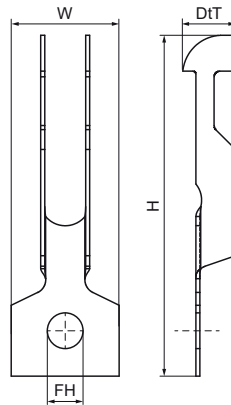

### Features & benefits

- for fixing to roofing sheets
- with fixing hole (Ø 6.5 mm) to fix S-hook, bolt/nut, etc.
- material: spring steel (type CS70)
- surface treatment: Delta-Tone 9000 (480 hours)

Product Number	Fixing Hole	Total Height	Total Width	Total Depth
Reference letter	FH	H	W	DtT
Unit description	mm	mm	mm	mm
54020000	6.5	60	19	9