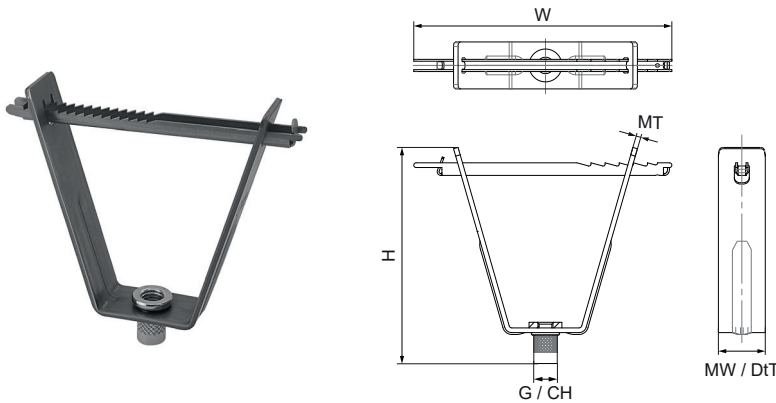

Walraven Britclips® Rapid RTB

(J3025)

for ceilings

Features & benefits

- for fixing to trapezium shaped roofing sheets
- minimum thickness roof sheet 0.63 mm
- quick fixing: one piece and elements cannot be lost
- for making a hole in the roof deck we recommend the use of the Walraven Hole Punching Pliers (Part No. 692 0 012)
- material: steel
- pre-galvanized

Product Number	Connection	Connection Thread	Connection Hole	Material Width	Material Thickness	Total Height	Total Width	Total Depth	Maximum Allowed Load Faz
Reference letter		G	CH	MW	MT	H	W	DtT	Fa,z
Unit description			mm	mm	mm	mm	mm	mm	N
6781013	Hole		13	25	2.50	103	138	25	1,500
6781106	Female thread	M6		25	2.50	103	138	25	1,500
6781108	Female thread	M8		25	2.50	103	138	25	1,500
6781110	Female thread	M10		25	2.50	103	138	25	1,500
6783108	Female thread	M8		25	2.50	105	138	25	