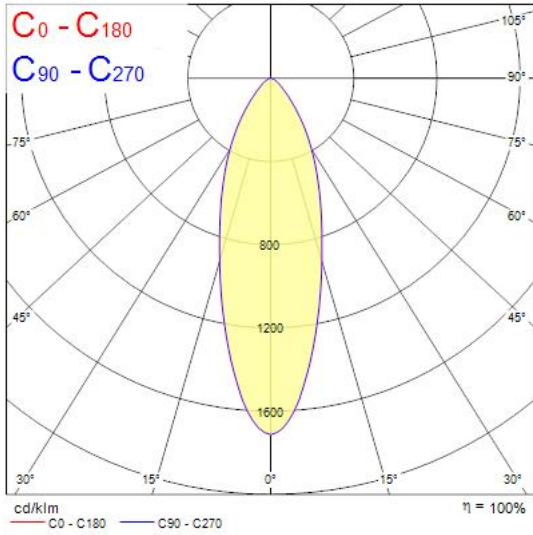

SYLSPOT KIT ROUND 345LM 830 ADJ IP20 BLK 0005737

Features

- Recessed spotlight Kit with RefLED GU10 LED spotlight lamp Ø50mm. Polycarbonate body, round bezel ring in black finish, vertical tilt 30°, IP20 degree of protection, class II. Lumen output 345lm, CCT 3000K, beam angle 36°, power 4,5W, efficacy 77 lm/W, lifetime 15.000h. Outer dimensions: Ø90x103mm, cut-out Ø70-75mm. Suitable for internal environment only and for LED lamps only.

SYLSPOT KIT ROUND 345LM 830 ADJ IP20 BLK 0005737

Warranty

3 years

Colour Code

830

Photometry

Technical drawings