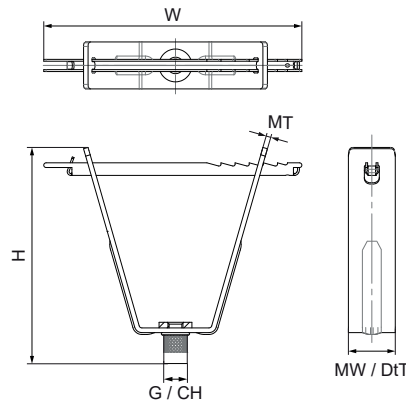

Walraven Britclips® Rapid RTB

(J3025)

for ceilings

Features & benefits

- for fixing to trapezium shaped roofing sheets
- minimum thickness roof sheet 0.63 mm
- quick fixing: one piece and elements cannot be lost
- for making a hole in the roof deck we recommend the use of the Walraven Hole Punching Pliers (Part No. 692 0 012)
- material: steel
- pre-galvanized

Product Number	VVS Number	Connection	Connection Thread	Connection Hole	Material Width	Material Thickness	Total Height	Total Width	Total Depth	Maximum Allowed Load Faz
Reference letter			G	CH	MW	MT	H	W	DtT	F _{0,z}
Unit description				mm	mm	mm	mm	mm	mm	N
6781013	018045213	Hole		13	25	2.50	103	138	25	1,500
6781106	018045206	Female thread	M6		25	2.50	103	138	25	1,500
6781108	018045208	Female thread	M8		25	2.50	103	138	25	1,500
6781110	018045210	Female thread	M10		25	2.50	103	138	25	1,500
6783108		Female thread	M8		25	2.50	105	138	25	