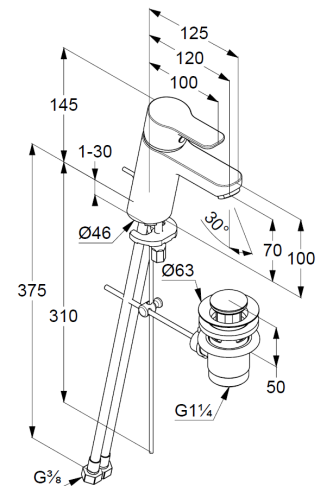

basin mixer  
single lever mixer  
1-hole mounted  
solid handle, metal  
aerator M24 PCA  
ceramic cartridge with hot water safety device  
middle position cold water  
flow rate at 3 bar 3,8 l/min.  
flexible hoses G3/8 DVGW approved  
rapid installation set  
pop up waste G1 1/4 metal  
EU taxonomy: max. 6 l/min. -  
Substantial Contribution (SC) possible

### Produktabbildung/ Product picture

### Maßzeichnung/ Dimensional drawing