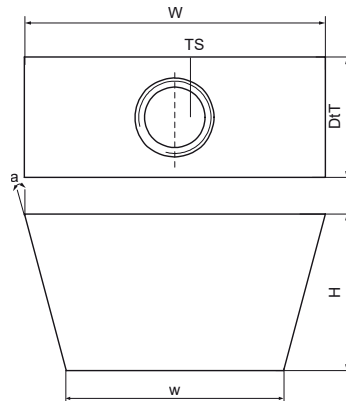

Walraven Britclips® Wedge Nut

(J4530)

for composite flooring systems

Features & benefits

- for fixing to composite flooring systems
- with thread connector
- material: steel
- zinc plated

Product Number	Thread Size	Width	Total Height	Total Width	Total Depth	Angle	Maximum Allowed Load Faz
Reference letter	TS	w	H	W	Dt	α	F _{a,z}
Unit description		mm	mm	mm	mm	°	N
6213006	M6	18	12	25	12	15	1,200
6213008	M8	18	12	25	12	15	1,690
6213010	M10	18	12	25	12	15	2,050
6213106	M6	16.7	10	21	13	11.5	1,200
6213108	M8	16.7	10	21	13	11.5	1,690
6213110	M10	16.7	10	21	13	11.5	2,250
6213208	M8	9.1	10	19	10	23.5	1,690
6213408	M8	13.7	9.5	19	9.5	14	1,690