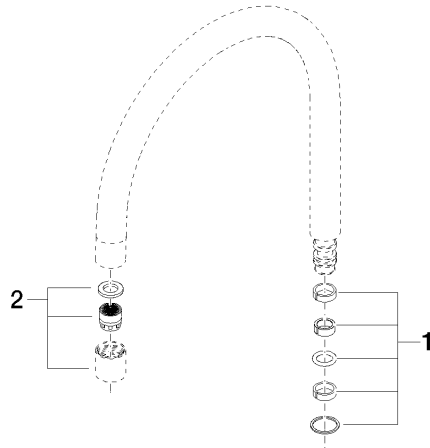

90 28 22 214 02 Product version from 4/1/2025

	Brushed Light Gold (PVD)	90 28 22 214 02-27
	Chrome	90 28 22 214 02-00
	Brushed Platinum	90 28 22 214 02-06
	Platinum	90 28 22 214 02-08
	Dark Chrome	90 28 22 214 02-19
	Brushed Durabronze (23kt Gold)	90 28 22 214 02-28
	Brushed Gold (PVD)	90 28 22 214 02-37
	Brushed Dark Brass (PVD)	90 28 22 214 02-39
	Brushed Bronze (PVD)	90 28 22 214 02-42
	Brushed Champagne (22kt Gold)	90 28 22 214 02-46
	Champagne (22kt Gold)	90 28 22 214 02-47
	Brushed Dark Platinum	90 28 22 214 02-99

Spout 200 mm, 5,68 l/min. - Brushed Light Gold (PVD)

SPARE PARTS

90 28 22 214 02 Product version from 4/1/2025

Spout 200 mm, 5,68 l/min. - Brushed Light Gold (PVD)

SPARE PARTS

90 28 22 214 02 Product version from 4/1/2025

90 28 22 214 02 Product version from 4/1/2025

Parts for other finishes can be found here: [Chrome](#)

Spare parts list

No.	Item Number	Name	Quantity used	Delivery time
5	90 23 01 028 00-27	Aerator low pressure M18 - Brushed Light Gold (PVD)	1.00	40
1	90 14 15 020 01 90	Seal set Spout 10 x 10 x 2 mm -	1.00	14