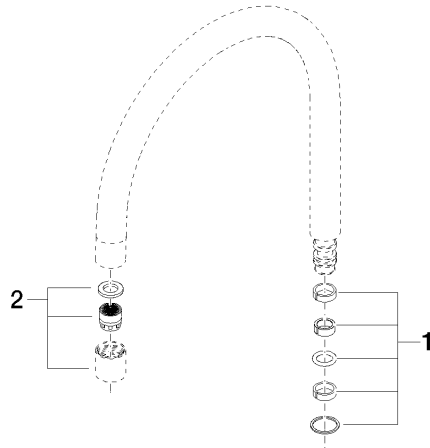

90 28 22 214 02 Product version from 4/1/2025

	Brushed Dark Brass (PVD)	90 28 22 214 02-39
	Chrome	90 28 22 214 02-00
	Brushed Platinum	90 28 22 214 02-06
	Platinum	90 28 22 214 02-08
	Dark Chrome	90 28 22 214 02-19
	Brushed Light Gold (PVD)	90 28 22 214 02-27
	Brushed Durabrass (23kt Gold)	90 28 22 214 02-28
	Brushed Gold (PVD)	90 28 22 214 02-37
	Brushed Bronze (PVD)	90 28 22 214 02-42
	Brushed Champagne (22kt Gold)	90 28 22 214 02-46
	Champagne (22kt Gold)	90 28 22 214 02-47
	Brushed Dark Platinum	90 28 22 214 02-99

Spout 200 mm, 5,68 l/min. - Brushed Dark Brass (PVD)

SPARE PARTS

90 28 22 214 02 Product version from 4/1/2025

Spout 200 mm, 5,68 l/min. - Brushed Dark Brass (PVD)

SPARE PARTS

90 28 22 214 02 Product version from 4/1/2025

90 28 22 214 02 Product version from 4/1/2025

Parts for other finishes can be found here: [Chrome](#)

Spare parts list

No.	Item Number	Name	Quantity used	Delivery time
5	90 23 01 028 00-39	Aerator low pressure M18 - Brushed Dark Brass (PVD)	1.00	40
1	90 14 15 020 01 90	Seal set Spout 10 x 10 x 2 mm -	1.00	14