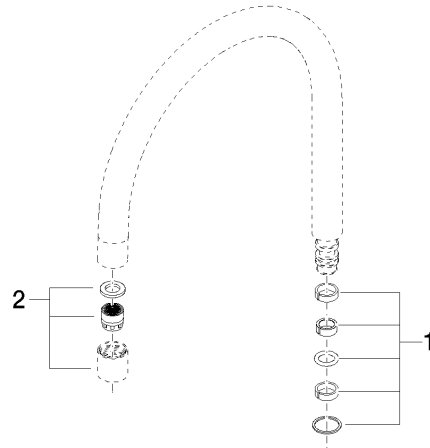

90 28 22 214 02 Product version from 4/1/2025

	Brushed Bronze (PVD)	90 28 22 214 02-42
	Chrome	90 28 22 214 02-00
	Brushed Platinum	90 28 22 214 02-06
	Platinum	90 28 22 214 02-08
	Dark Chrome	90 28 22 214 02-19
	Brushed Light Gold (PVD)	90 28 22 214 02-27
	Brushed Durabronze (23kt Gold)	90 28 22 214 02-28
	Brushed Gold (PVD)	90 28 22 214 02-37
	Brushed Dark Brass (PVD)	90 28 22 214 02-39
	Brushed Champagne (22kt Gold)	90 28 22 214 02-46
	Champagne (22kt Gold)	90 28 22 214 02-47
	Brushed Dark Platinum	90 28 22 214 02-99

## Spout 200 mm, 5,68 l/min. - Brushed Bronze (PVD)

SPARE PARTS

---

90 28 22 214 02 Product version from 4/1/2025

## Spout 200 mm, 5,68 l/min. - Brushed Bronze (PVD)

SPARE PARTS

---

90 28 22 214 02 Product version from 4/1/2025

90 28 22 214 02 Product version from 4/1/2025

Parts for other finishes can be found here: [Chrome](#)

**Spare parts list**

No.	Item Number	Name	Quantity used	Delivery time
1	90 14 15 020 01 90	Seal set Spout 10 x 10 x 2 mm -	1.00	14
5	90 23 01 028 00-42	Aerator low pressure M18 - Brushed Bronze (PVD)	1.00	40