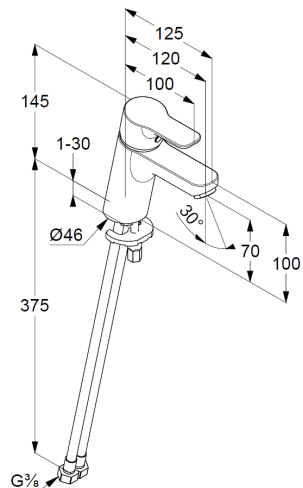

Technische Daten/ Technical Data

KLUDI PURE&EASY, SmartStart
single lever basin mixer 70
DN 15

Ref.: 373890565WR4

Finishes:
05 chrome

Product description
Manufacturer KLUDI GmbH & Co. KG
Typ: KLUDI PURE&EASY, SmartStart
single lever basin mixer 70
Ref.: 373890565WR4

basin mixer
single lever mixer
1-hole mounted
solid handle, metal
aerator M24 PCA
ceramic cartridge with hot water safety device
middle position cold water
flow rate at 3 bar 3,8 l/min.
flexible hoses G3/8 DVGW approved
rapid installation set
EU taxonomy: max. 6 l/min. -
Substantial Contribution (SC) possible

Produktabbildung/ Product picture

Maßzeichnung/ Dimensional drawing

Durchfluss/ Flow rate