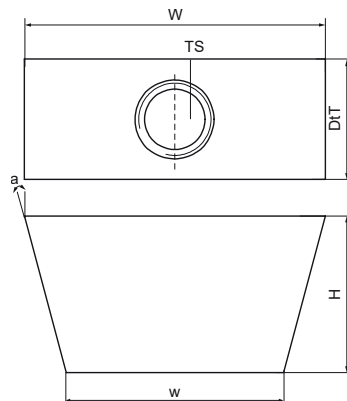

Walraven Britclips® Wedge Nut

(J4530)

for composite flooring systems

Features & benefits

- for fixing to composite flooring systems
- with thread connector
- material: steel
- zinc plated

Product Number	Thread Size	Total Height	Total Width	Total Depth	Angle	Maximum Allowed Load Faz
Reference letter	TS	H	W	DtT	a	F _{0,2}
Unit description		mm	mm	mm	°	N
6213006	M6	12	25	12	15	1,200
6213008	M8	12	25	12	15	1,690
6213010	M10	12	25	12	15	2,050
6213106	M6	10	21	13	11.5	1,200
6213108	M8	10	21	13	11.5	1,690
6213110	M10	10	21	13	11.5	2,250
6213208	M8	10	19	10	23.5	1,690
6213408	M8	9.5	19	9.5	14	1,690