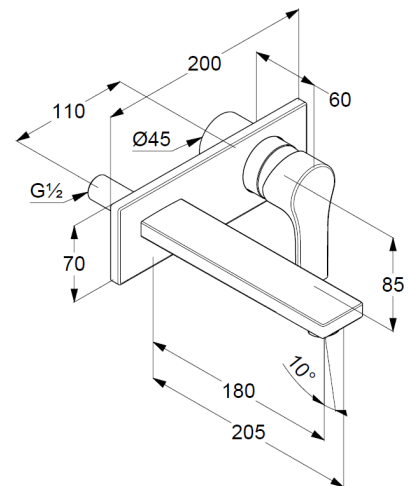

wall mounted basin mixer  
concealed 2-hole basin mixer  
single lever mixer  
trim set without pre-installation set  
for pre-installation set KLUDI Ref.: 38242  
wall mounted  
solid lever, metal  
aerator M24 PCA  
flow rate at 3 bar 5 l/min.  
fixed spout  
EU taxonomy: max. 6 l/min. -  
Substantial Contribution (SC) possible

### Maßzeichnung/ Dimensional drawing