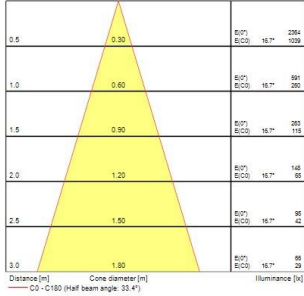

Sylspot Black

SYLSPOT KIT ROUND 345LM 830 ADJ IP20 BLK
0005737