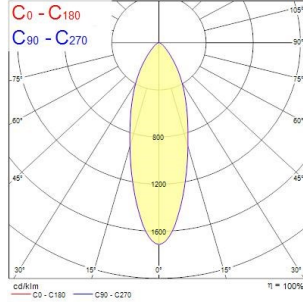

Sylspot Black

SYLSPOT KIT ROUND 345LM 830 ADJ IP20 BLK
0005737