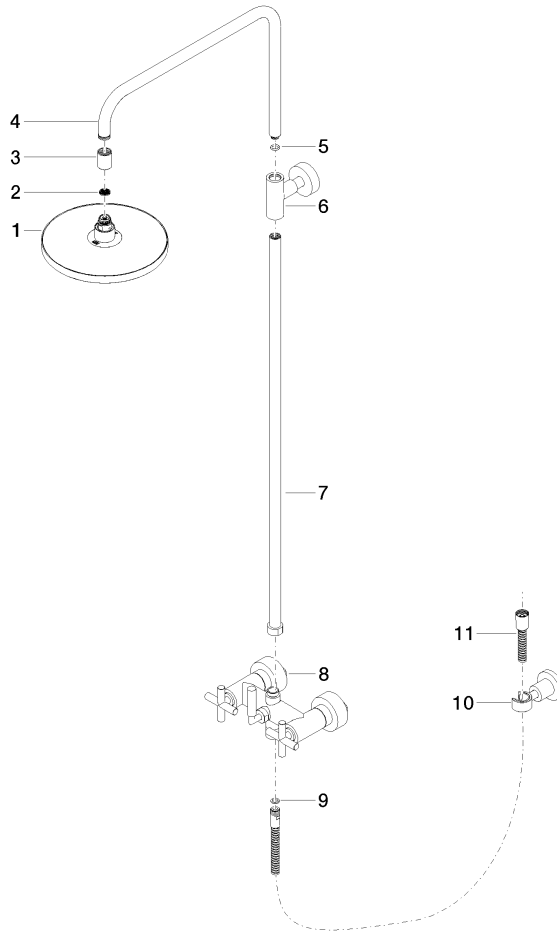

Rain shower:

- rain shower Ø 220 mm
- Rain shower material: metal
- Rain shower: PURE RAIN, max. flow rate 7 l/min (at 3 bar)
- Function from: 4 l/min
- rain shower with anti-scale system

Control element:

- rotary diverter for fixed-riser shower/hand shower
- slide-on rosettes Ø 57 mm
- 1500 mm metal shower hose

Technical data:

- shower with fixed riser projection 420mm
- height of fittings up to rain shower (bottom edge) 1007mm
- height of fittings up to top edge of elbow 1167mm
- rosette for wall mounting Ø 57mm
- rosette for shower holder Ø 55mm
- rosette for shower mixer Ø 65mm
- Pipe diameter 20 mm
- gauge 150 mm - 13 mm

DIN 4109

EN 1717

ISO 3822

Scottish Water
Byelaws

UK Water Supply
Regulations

Ü-Zeichen

TARA Showerpipe without hand shower FlowReduce 220 mm - Platinum

TARA

Parts for other finishes can be found here: [Chrome](#)

Spare parts list

No.	Item Number	Name	Quantity used	Delivery time
9	90 14 20 026 00 90	Washer 14 x 8 x 2 mm Centellen WS 3820 -	1.00	14
4	04 28 22 101 20-08	Spout 447,5 x 30 x 297 mm - Platinum	1.00	54
1	90 12 05 092 20-08	Rainshower round Ø 220 mm - Platinum	1.00	54
3	09 24 03 177 20-08	Connection Adapter for rain shower Ø 25 x 30 mm - Platinum	1.00	54
8	04 17 10 020 01-08	Connection for bath wall-mounting 200 x 215 x 140 mm - Platinum	1.00	54
11	28 304 970-08	Metal shower hose 1/2" x 3/8" x 1500 mm - Platinum	1.00	54
6	90 17 11 037 00-08	Mounting for spray deck mounting T-piece - Platinum	1.00	-
Spare part can no longer be ordered, please order the replacement item				
2	09 23 01 039 90	Sieve seal Ø 19 x 5,5 mm -	1.00	14
10	28 050 892-08	TARA Wall bracket - Platinum	1.00	54
7	90 28 22 096 00-08	Pipe 830 mm - Platinum	1.00	-
Spare part can no longer be ordered, please order the replacement item				
5	90 14 10 011 00 90	O-Ring EPDM 70 11,0 x 2,5 mm -	1.00	14