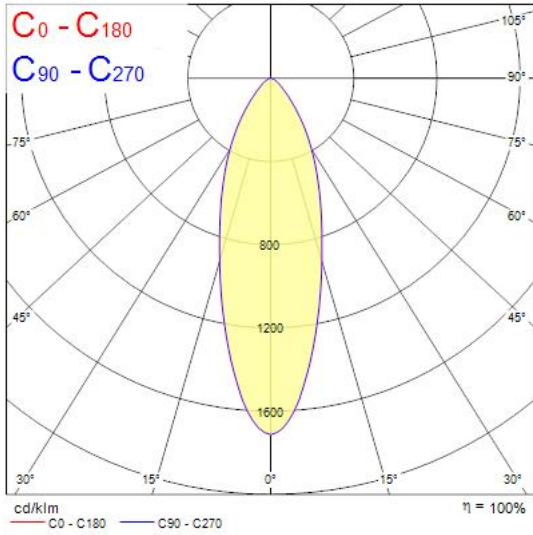

Features

- Recessed spotlight Kit with RefLED GU10 LED spotlight lamp Ø50mm. Polycarbonate body, round bezel ring in white color finish, vertical tilt 30°, IP20 degree of protection, class II. Lumen output 345lm, CCT 3000K, beam angle 36°, power 4,5W, efficacy 77 lm/W, lifetime 15.000h. Outer dimensions: Ø90x103mm, cut-out Ø70-75mm. Suitable for internal environment only and for LED lamps only.

SYLSPOT KIT ROUND 345LM 830 ADJ IP20 WHT 0005725

Warranty

3 years

Colour Code

830

Photometry

Technical drawings