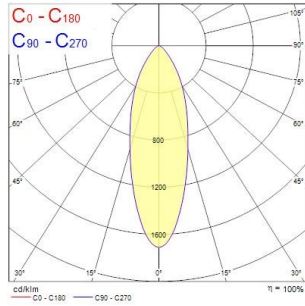

SylSpot White

SYLSPOT KIT ROUND 345LM 830 ADJ IP20 WHT

0005725

Product features

- Recessed spotlight Kit with RefLED GU10 LED spotlight lamp Ø50mm. Polycarbonate body, round bezel ring in white color finish, vertical tilt 30°, IP20 degree of protection, class II. Lumen output 345lm, CCT 3000K, beam angle 36°, power 4,5W, efficacy 77 lm/W, lifetime 15.000h. Outer dimensions: Ø90x103mm, cut-out Ø70-75mm. Suitable for internal environment only and for LED lamps only.

PRODUCT OVERVIEW

Product name	SYLSPOT KIT ROUND 345LM 830 ADJ IP20 WHT
Technology	LED
Cap/Base	N/A
Housing	PC Polycarbonate
Mount	Ceiling recessed mounting
Environment	Indoor
General application	Residential & Consumer
ETIM Class	EC001744
Warranty	3 years
Fixture luminous flux (lm)	345
Luminaire efficacy (lm/W)	77
Colour temperature (K)	3000
Colour Code	830
Light colour	Warm White
CRI (Ra)	80
Colour Variation Initial (SDCM)	SDCM6
Beam Angle (°)	36
Photobiological Risk Group	RG1
Total power consumption (W)	4.5
Electrical protection	Class II
Control gear type	LED driver constant current
Dimmable	No
Dimming method	N/A
Housing colour	White
IP rating	IP20
IK rating	IK03
Product EAN number	5410288057255

PHOTOMETRY

SylSpot White

SYLSPOT KIT ROUND 345LM 830 ADJ IP20 WHT
0005725

TECHNICAL DRAWINGS