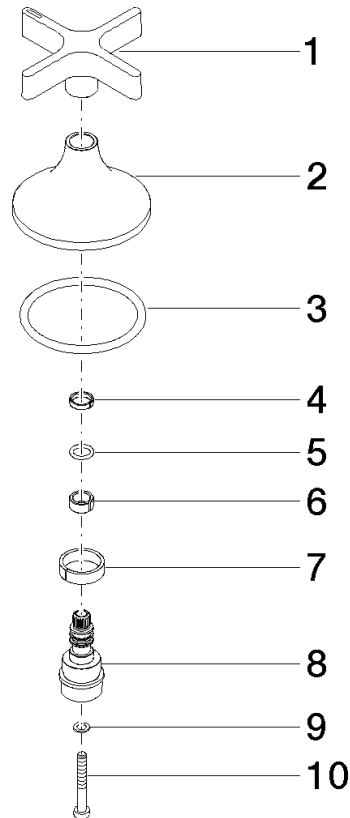

**Handle for bath/washstand deck mounting Cold Ø 71 x 63 mm - Brushed
Champagne (22kt Gold)**

SPARE PARTS

90 20 80 010 00 Product version from 4/1/2025

	Brushed Champagne (22kt Gold)	90 20 80 010 00-46
	Chrome	90 20 80 010 00-00
	Brushed Platinum	90 20 80 010 00-06
	Platinum	90 20 80 010 00-08
	Dark Chrome	90 20 80 010 00-19
	Brushed Light Gold (PVD)	90 20 80 010 00-27
	Brushed Durabrass (23kt Gold)	90 20 80 010 00-28
	Brushed Gold (PVD)	90 20 80 010 00-37
	Brushed Dark Brass (PVD)	90 20 80 010 00-39
	Champagne (22kt Gold)	90 20 80 010 00-47
	Brushed Dark Platinum	90 20 80 010 00-99

Handle for bath/washstand deck mounting Cold Ø 71 x 63 mm - Brushed
Champagne (22kt Gold)

SPARE PARTS

90 20 80 010 00 Product version from 4/1/2025

Handle for bath/washstand deck mounting Cold Ø 71 x 63 mm - Brushed
Champagne (22kt Gold)

SPARE PARTS

90 20 80 010 00 Product version from 4/1/2025

**Handle for bath/washstand deck mounting Cold Ø 71 x 63 mm - Brushed
Champagne (22kt Gold)**

SPARE PARTS

90 20 80 010 00 Product version from 4/1/2025

Parts for other
finishes can be found
here: [Chrome](#)

Spare parts list

No.	Item Number	Name	Quantity used	Delivery time
10	09 30 30 158 90	Mounting Cylinder head screw with hexagon socket Low profile M4 x 30 mm -	1.00	14
6	09 14 15 028 90	Guide ring Ø 1,5 x 5 mm -	1.00	14
5	09 14 10 061 90	O-Ring EPDM 70 7,5 x 1,52 mm -	1.00	14
3	09 14 10 084 90	O-Ring EPDM 70 48 x 3,5 mm -	1.00	14
9	09 30 11 194 90	Lock washer Type S Ø 7 x 1 mm -	1.00	14
2	09 27 80 010-46	rosette	1.00	82
7	90 14 15 021 00 90	Ring Ø 19,5 x 5,4 mm -	1.00	14
4	09 28 10 170 90	Ring Ø 10,5 x 2,5 mm -	1.00	14
8	09 29 06 119 90	Extension Ø 20 x 40 mm -	1.00	14
1	90 20 80 062 00-46	handle (cold)	1.00	-