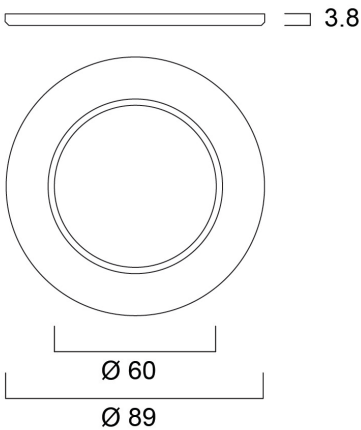

Features

- Black bezel as an optional accessory for START Spot range . Can be attached to the product in a few seconds with the help of the twist and lock mechanism. Packed by 3pcs in a box.

Product Overview

Product name	Start Spot Bezel Black 3x
Technology	Accessory
E-number FI	4278485
Product EAN number	5410288055879
Warranty	3 years

Technical drawings

Data table

Start Spot Bezel Black 3x 0005587

GENERAL DATA

Product name	Start Spot Bezel Black 3x
Technology	Accessory
E-number FI	4278485
Warranty	3 years

ELECTRICAL DATA

Control gear required	No
-----------------------	----

PHYSICAL DATA

Nominal Product Diameter (mm)	89
Weight (kg)	0.02

PACKAGING

Single packaging type	Carton
Product EAN number	5410288055879
Packaging single width (cm)	1.6
Packaging single depth (cm)	9.4
DUN14 (inner)	25410288055873
Units per inner package	40
Packaging inner length / height (cm)	38.8
Packaging inner width (cm)	9.3
Packaging inner depth (cm)	20.2
DUN14 (outer)	15410288055876
Packaging outer length / height (cm)	48.4