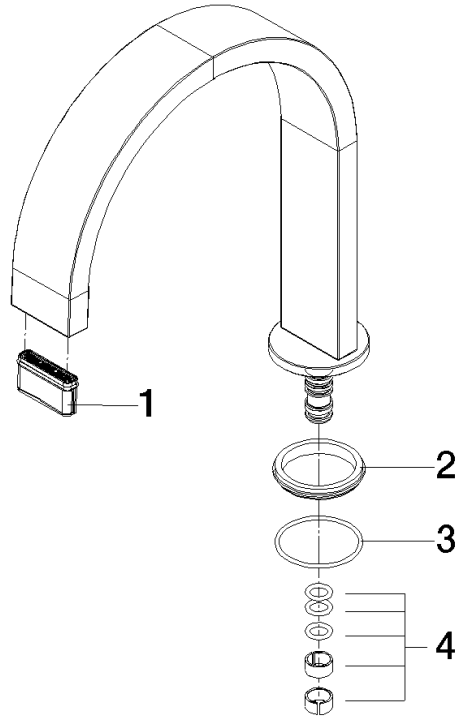

## Spout 165 mm - Chrome

SPARE PARTS

---

90 28 22 282 00

## Spout 165 mm - Chrome

SPARE PARTS

---

90 28 22 282 00

90 28 22 282 00

Parts for other finishes can be found here: Brushed Platinum

### Spare parts list

No.	Item Number	Name	Quantity used	Delivery time
4	90 28 10 184 00 90	Seal set for spout -	1.00	14
3	90 14 10 500 00 90	O-Ring EPDM 70 34,65 x 1,78 mm -	1.00	14
2	90 30 11 285 00 90	Disc Ø 41 x 4,5 mm -	1.00	14
1	90 29 03 045 00 90	Aerator insert without limitation 32 x 8 mm -	1.00	14