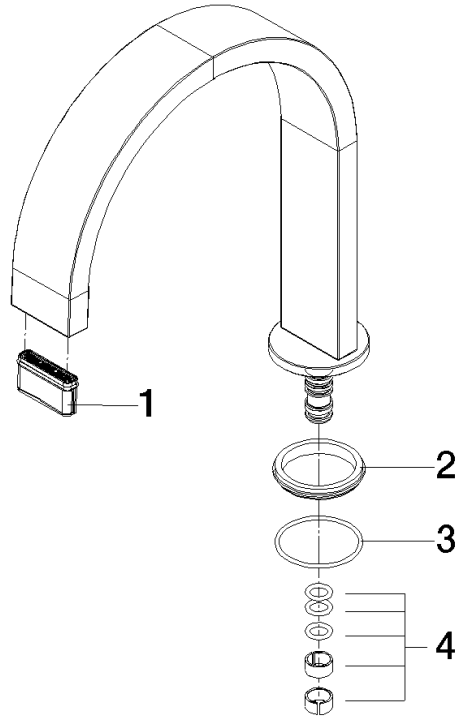

## Spout 165 mm - Brushed Platinum

SPARE PARTS

---

90 28 22 282 00

## Spout 165 mm - Brushed Platinum

SPARE PARTS

---

90 28 22 282 00

90 28 22 282 00

Parts for other finishes can be found here: [Chrome](#)

### Spare parts list

No.	Item Number	Name	Quantity used	Delivery time
1	90 29 03 045 00 90	Aerator insert without limitation 32 x 8 mm -	1.00	14
4	90 28 10 184 00 90	Seal set for spout -	1.00	14
3	90 14 10 500 00 90	O-Ring EPDM 70 34,65 x 1,78 mm -	1.00	14
2	90 30 11 285 00 90	Disc Ø 41 x 4,5 mm -	1.00	14