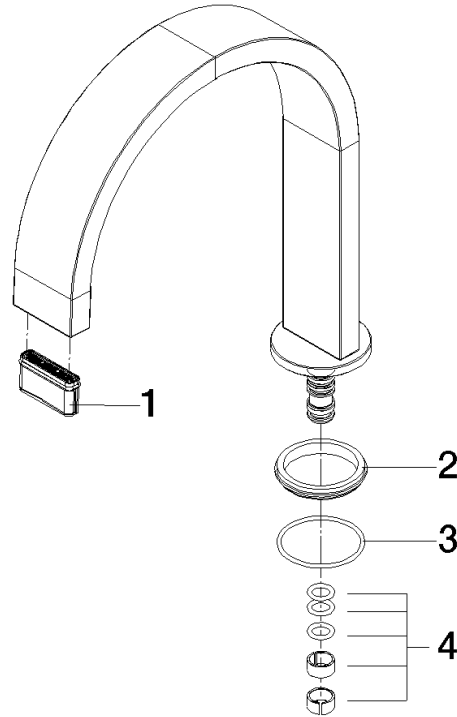

Spout 165 mm - Platinum

SPARE PARTS

90 28 22 282 00

Spout 165 mm - Platinum

SPARE PARTS

90 28 22 282 00

90 28 22 282 00

Parts for other finishes can be found here: [Chrome](#)

Spare parts list

No.	Item Number	Name	Quantity used	Delivery time
2	90 30 11 285 00 90	Disc Ø 41 x 4,5 mm -	1.00	14
1	90 29 03 045 00 90	Aerator insert without limitation 32 x 8 mm -	1.00	14
4	90 28 10 184 00 90	Seal set for spout -	1.00	14
3	90 14 10 500 00 90	O-Ring EPDM 70 34,65 x 1,78 mm -	1.00	14