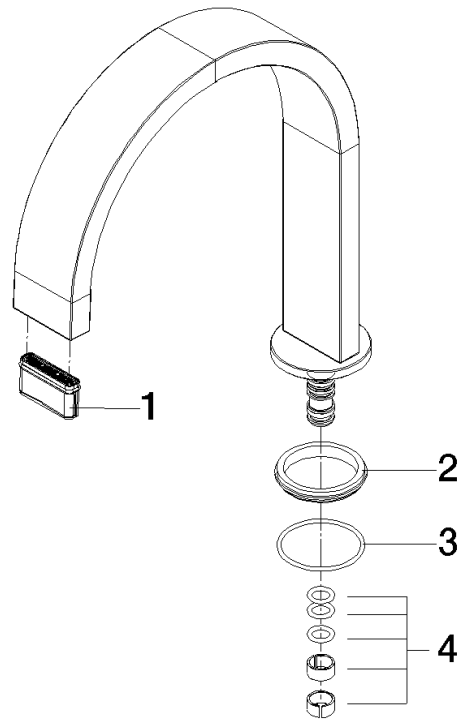

Spout 165 mm - Durabronze (23kt Gold)

SPARE PARTS

90 28 22 282 00

Spout 165 mm - Durabronz (23kt Gold)

SPARE PARTS

90 28 22 282 00

90 28 22 282 00

Parts for other finishes can be found here: [Chrome](#)

Spare parts list

No.	Item Number	Name	Quantity used	Delivery time
1	90 29 03 045 00 90	Aerator insert without limitation 32 x 8 mm -	1.00	14
2	90 30 11 285 00 90	Disc Ø 41 x 4,5 mm -	1.00	14
3	90 14 10 500 00 90	O-Ring EPDM 70 34,65 x 1,78 mm -	1.00	14
4	90 28 10 184 00 90	Seal set for spout -	1.00	14