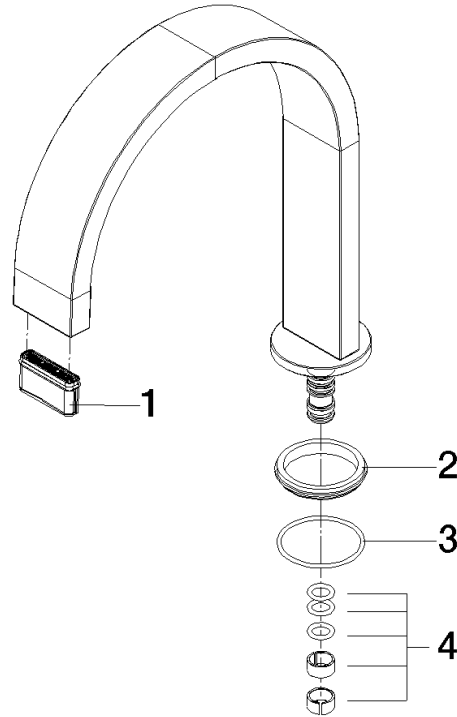

Spout 165 mm - Dark Chrome

SPARE PARTS

90 28 22 282 00

Spout 165 mm - Dark Chrome

SPARE PARTS

90 28 22 282 00

90 28 22 282 00

Parts for other finishes can be found here: [Chrome](#)

Spare parts list

No.	Item Number	Name	Quantity used	Delivery time
3	90 14 10 500 00 90	O-Ring EPDM 70 34,65 x 1,78 mm -	1.00	14
4	90 28 10 184 00 90	Seal set for spout -	1.00	14
2	90 30 11 285 00 90	Disc Ø 41 x 4,5 mm -	1.00	14
1	90 29 03 045 00 90	Aerator insert without limitation 32 x 8 mm -	1.00	14