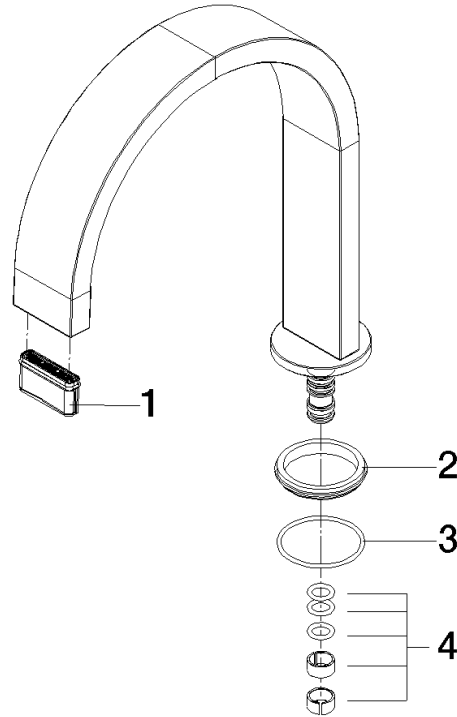

**Spout 165 mm - Brushed Durabronz (23kt Gold)**

SPARE PARTS

90 28 22 282 00

	Brushed Durabronz (23kt Gold)	90 28 22 282 00-28
	Chrome	90 28 22 282 00-00
	Brushed Platinum	90 28 22 282 00-06
	Platinum	90 28 22 282 00-08
	Durabronz (23kt Gold)	90 28 22 282 00-09
	Dark Chrome	90 28 22 282 00-19
	Matte Black	90 28 22 282 00-33
	Brushed Bronze (PVD)	90 28 22 282 00-42
	Brushed Champagne (22kt Gold)	90 28 22 282 00-46
	Champagne (22kt Gold)	90 28 22 282 00-47
	Brushed Chrome	90 28 22 282 00-93
	Brushed Dark Platinum	90 28 22 282 00-99

## Spout 165 mm - Brushed Durabronze (23kt Gold)

SPARE PARTS

---

90 28 22 282 00

## Spout 165 mm - Brushed Durabronze (23kt Gold)

SPARE PARTS

---

90 28 22 282 00

90 28 22 282 00

Parts for other finishes can be found here: [Chrome](#)

### Spare parts list

No.	Item Number	Name	Quantity used	Delivery time
1	90 29 03 045 00 90	Aerator insert without limitation 32 x 8 mm -	1.00	14
3	90 14 10 500 00 90	O-Ring EPDM 70 34,65 x 1,78 mm -	1.00	14
2	90 30 11 285 00 90	Disc Ø 41 x 4,5 mm -	1.00	14
4	90 28 10 184 00 90	Seal set for spout -	1.00	14