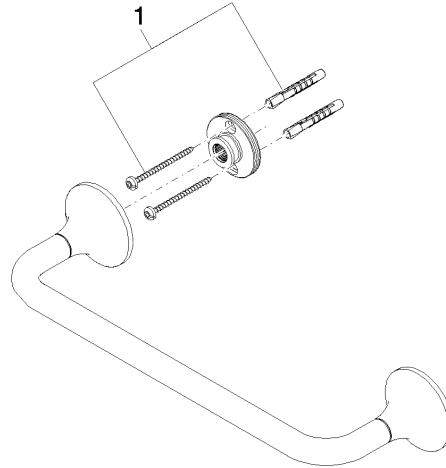

83 030 809 Product version from 3/13/2017 to 8/29/2019

- gauge 300 mm
- width 360mm
- height 60 mm
- rosette Ø 60 mm
- 98mm projection

	Brushed Dark Platinum	83 030 809-99
	Chrome	83 030 809-00
	Brushed Platinum	83 030 809-06
	Platinum	83 030 809-08
	Dark Chrome	83 030 809-19
	Brushed Durabronze (23kt Gold)	83 030 809-28
	Brushed Gold (PVD)	83 030 809-37
	Brushed Dark Brass (PVD)	83 030 809-39
	Brushed Bronze (PVD)	83 030 809-42
	Brushed Dark Bronze (PVD)	83 030 809-43
	Brushed Champagne (22kt Gold)	83 030 809-46
	Champagne (22kt Gold)	83 030 809-47

83 030 809 Product version from 3/13/2017 to 8/29/2019

mm [inches]

83 030 809 Product version from 3/13/2017 to 8/29/2019

Parts for other finishes can be found here: [Chrome](#)

Spare parts list

No.	Item Number	Name	Quantity used	Delivery time
1	05 30 31 025 00 90	Mounting Bolt Round head 4,5 x 60 mm -	1.00	14