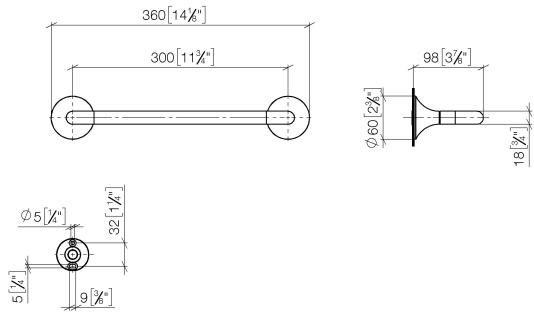

83 030 809 Product version from 3/13/2017 to 8/29/2019

- gauge 300 mm
- width 360mm
- height 60 mm
- rosette Ø 60 mm
- 98mm projection

	Brushed Dark Platinum	83 030 809-99
	Chrome	83 030 809-00
	Brushed Platinum	83 030 809-06
	Platinum	83 030 809-08
	Dark Chrome	83 030 809-19
	Brushed Durabronze (23kt Gold)	83 030 809-28
	Brushed Gold (PVD)	83 030 809-37
	Brushed Dark Brass (PVD)	83 030 809-39
	Brushed Bronze (PVD)	83 030 809-42
	Brushed Dark Bronze (PVD)	83 030 809-43
	Brushed Champagne (22kt Gold)	83 030 809-46
	Champagne (22kt Gold)	83 030 809-47

83 030 809 Product version from 3/13/2017 to 8/29/2019

mm [inches]

83 030 809 Product version from 3/13/2017 to 8/29/2019

Parts for other finishes can be found here: [Chrome](#)

Spare parts list

No.	Item Number	Name	Quantity used	Delivery time
1	05 30 31 025 00 90	Mounting Bolt Round head 4,5 x 60 mm -	1.00	14