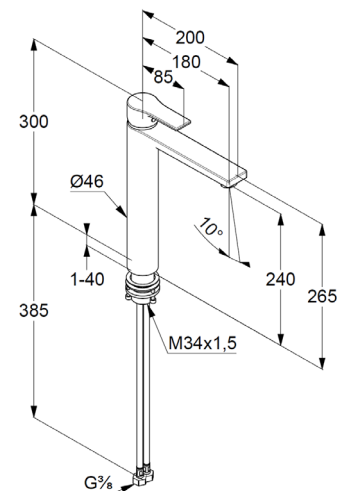

single lever basin mixer for washbowls

Ref.: 482563965

washbowl mixer

single lever mixer

1-hole mounted

solid lever, metal

aerator M24 PCA

ceramic cartridge with hot water safety device

flow rate at 3 bar 5 l/min.

fixed spout

flexible hoses G3/8 DVGW approved

fixed spout

shank-fixing

without pop up waste

EU taxonomy: max. 6 l/min. -

Substantial Contribution (SC) possible

Produktabbildung/ Product picture

Maßzeichnung/ Dimensional drawing

Durchfluss/ Flow rate