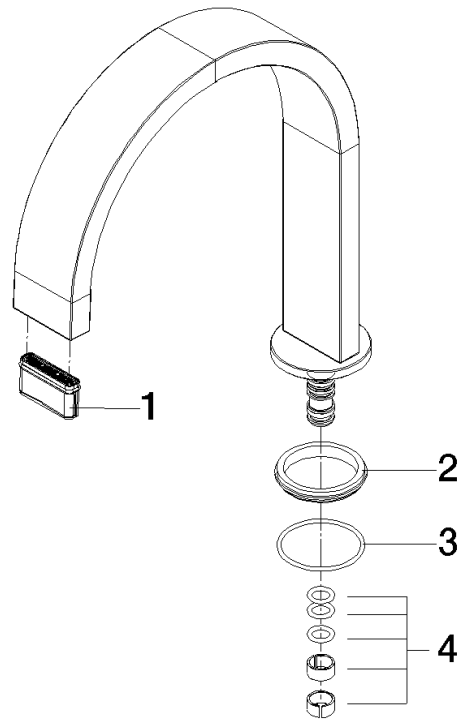

Spout 165 mm - Brushed Chrome

SPARE PARTS

90 28 22 282 00

Spout 165 mm - Brushed Chrome

SPARE PARTS

90 28 22 282 00

90 28 22 282 00

Parts for other finishes can be found here: [Chrome](#)

Spare parts list

No.	Item Number	Name	Quantity used	Delivery time
2	90 30 11 285 00 90	Disc Ø 41 x 4,5 mm -	1.00	14
1	90 29 03 045 00 90	Aerator insert without limitation 32 x 8 mm -	1.00	14
4	90 28 10 184 00 90	Seal set for spout -	1.00	14
3	90 14 10 500 00 90	O-Ring EPDM 70 34,65 x 1,78 mm -	1.00	14